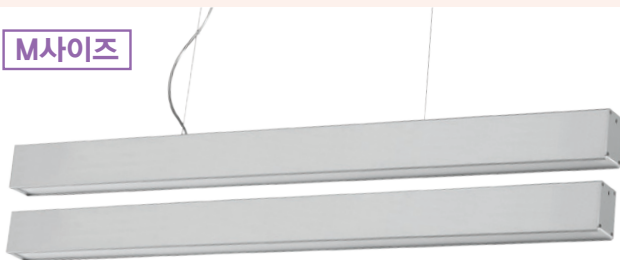

▶S(25W) : W600×D60×H82

▶S(40W) : W1,000×D60×H82

▶S(50W) : W1,200×D60×H82

▶S(60W) : W1,500×D60×H82

▶S(75W) : W1,800×D60×H82

▶S(100W) : W2,400×D60×H82

M사이즈

은색