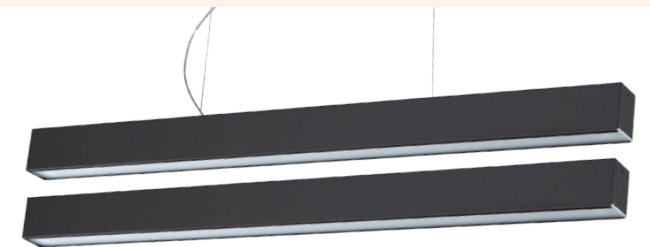

흑색

▶LD 리빙 M P/D, 직부 (은색, 백색, 흑색)

▶M(25W) : W600×D43×H70

▶M(40W) : W1,000×D43×H70

▶M(50W) : W1,200×D43×H70

▶M(60W) : W1,500×D43×H70

▶M(75W) : W1,800×D43×H70

▶M(100W) : W2,400×D60×H82