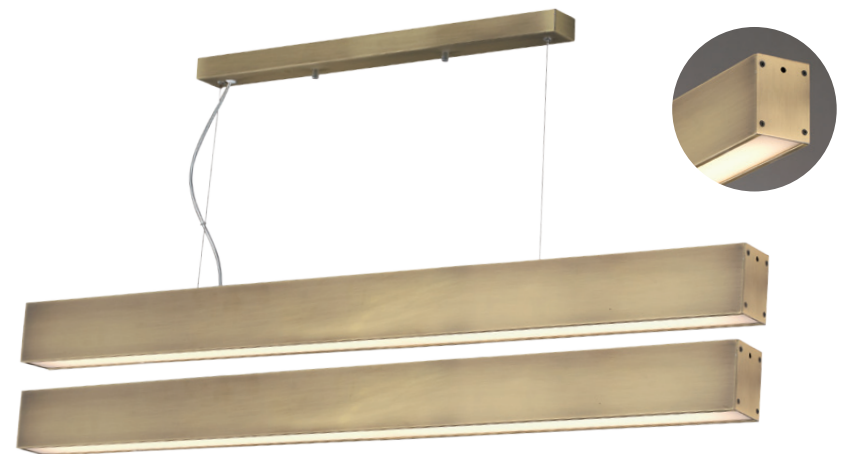

▶M(100W) : W2,400×D60×H82

▶LD 우드 P/D

▶(40W) : W1,000×D57×H80

▶(50W) : W1,200×D57×H80

▶LD 리빙 S, M P/D, 직부 (브론즈)

▶S(40W) : W1,000×D60×H82

▶M(40W) : W1,000×D43×H70

▶S(50W) : W1,200×D60×H82